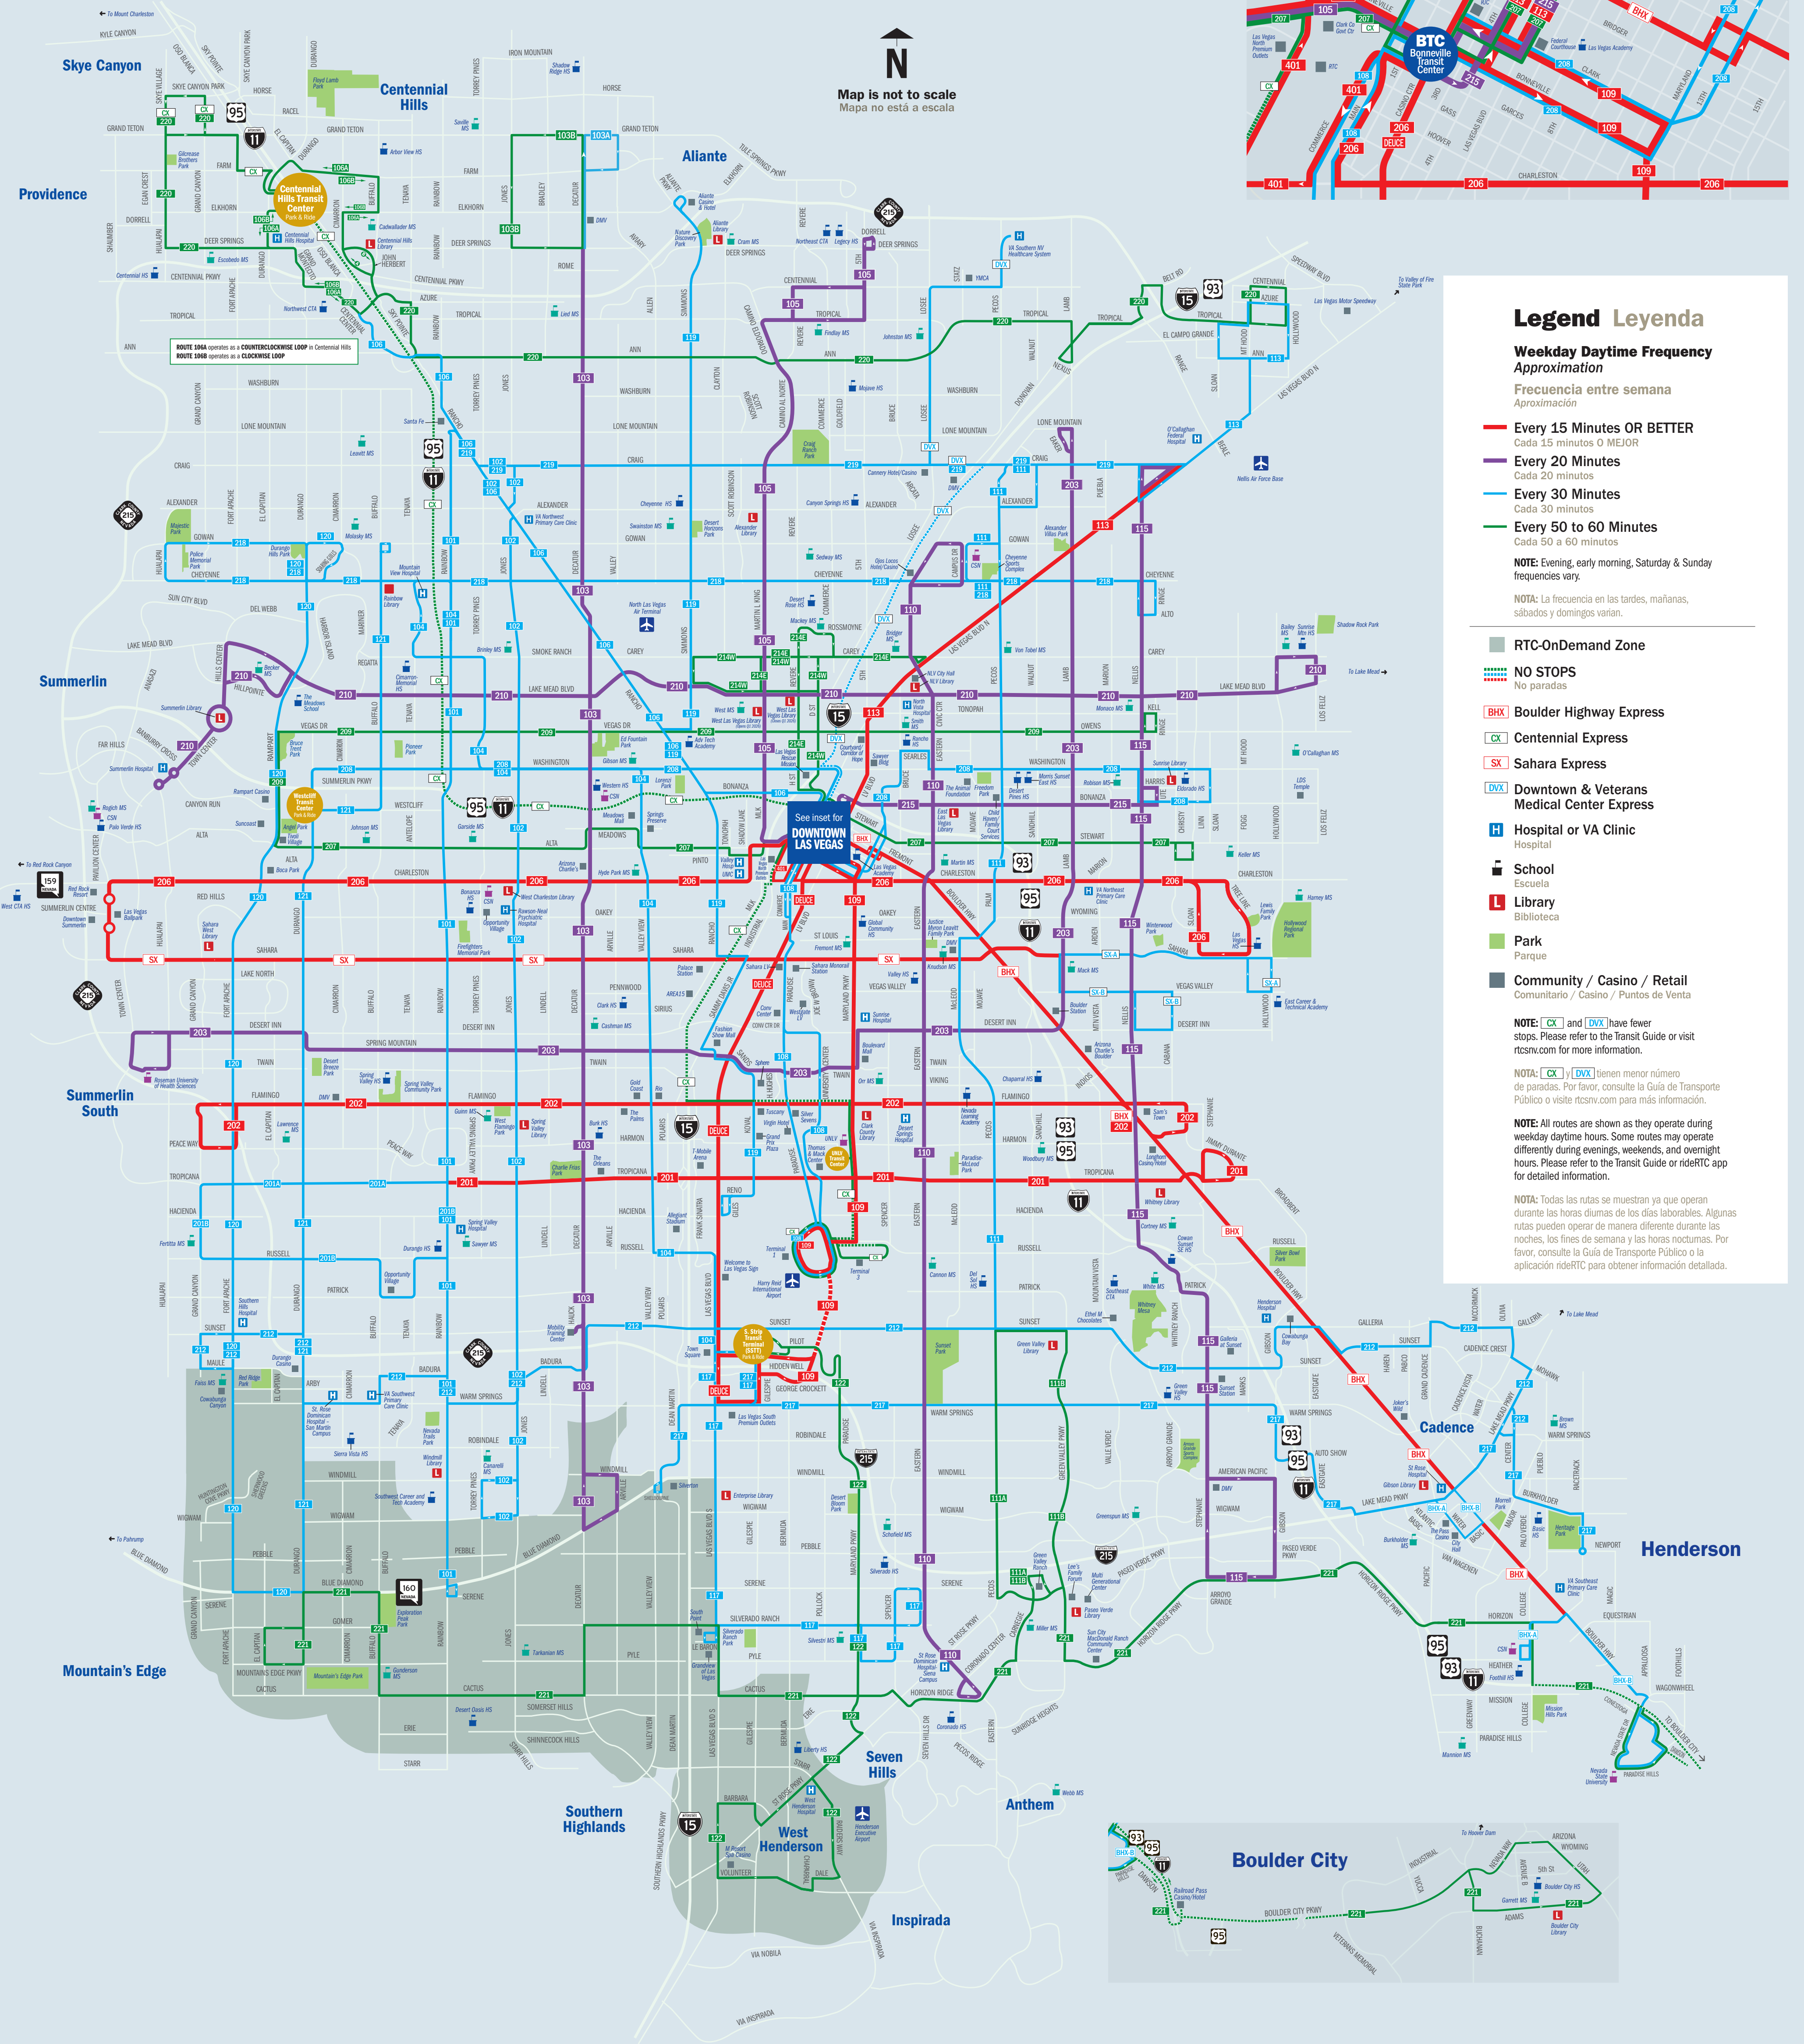

Effective: October 12, 2025

Transit Map

Mapa de Transporte Público

DOWNTOWN LAS VEGAS

Map is not to scale
Mapa no está a escala

Legend Leyenda

Weekday Daytime Frequency Approximation

Frecuencia entre semana Aproximación

- Every 15 Minutes OR BETTER
  Cada 15 minutos O MEJOR
- Every 20 Minutes
  Cada 20 minutos
- Every 30 Minutes
  Cada 30 minutos
- Every 50 to 60 Minutes
  Cada 50 a 60 minutos

RTC-OnDemand Zone

NO STOPS
No paradas

BHX Boulder Highway Express

CX Centennial Express

SX Sahara Express

DVX Downtown & Veterans Medical Center Express

H Hospital or VA Clinic

School

Library

Park

Community / Casino / Retail

Comunitario / Casino / Puntos de Venta