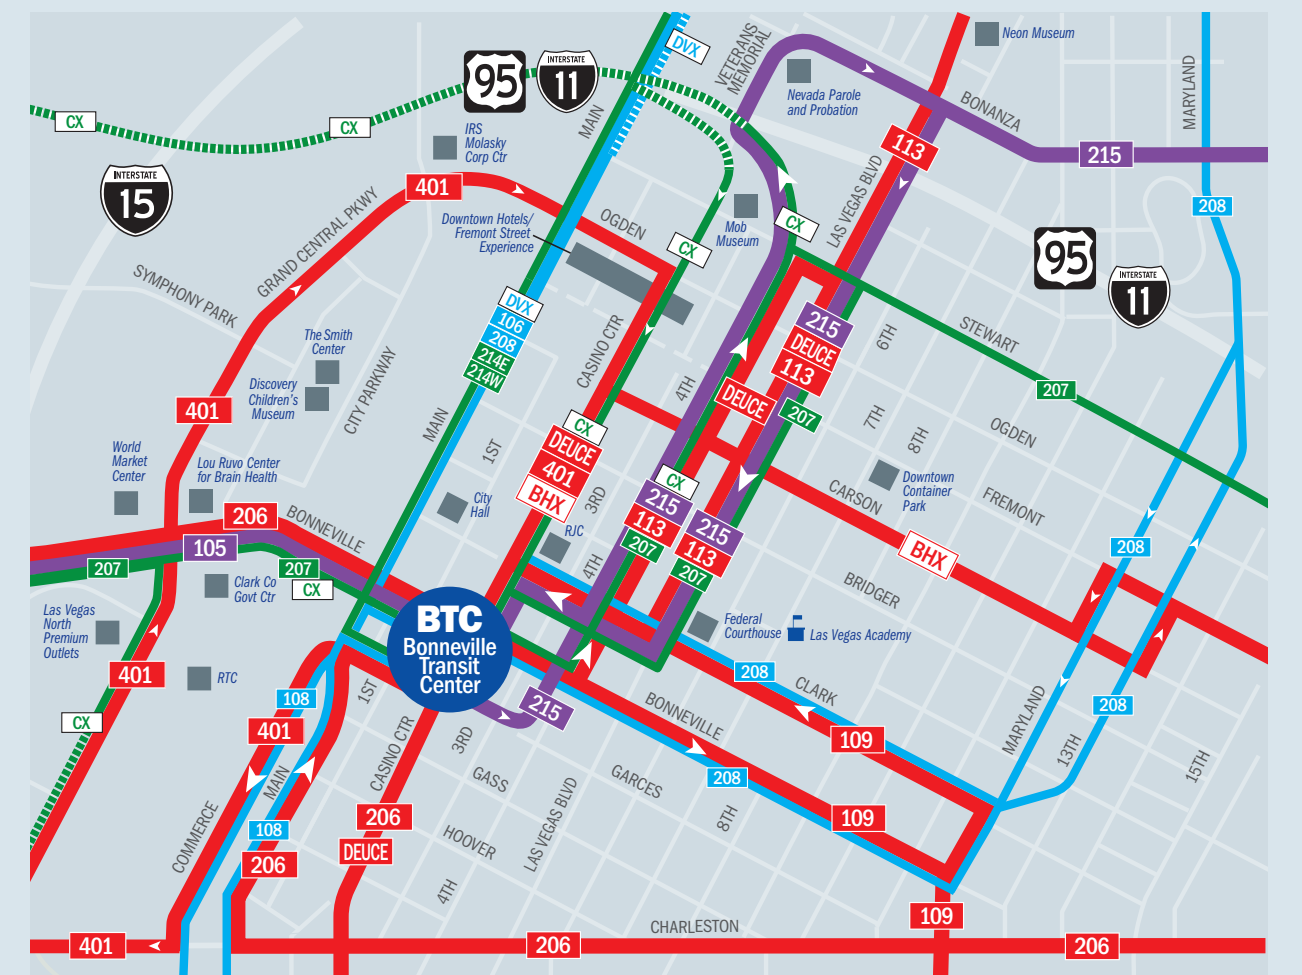

Effective: October 12, 2025

Transit Map

Mapa de Transporte Público

DOWNTOWN LAS VEGAS

Map is not to scale
Mapa no está a escala

Legend Leyenda

Weekday Daytime Frequency Approximation

Frecuencia entre semana Aproximación

- Every 15 Minutes OR BETTER
  Cada 15 minutos O MEJOR
- Every 20 Minutes
  Cada 20 minutos
- Every 30 Minutes
  Cada 30 minutos
- Every 50 to 60 Minutes
  Cada 50 a 60 minutos

RTC-OnDemand Zone

NO STOPS
No paradas

BHX Boulder Highway Express

CX Centennial Express

SX Sahara Express

DVX Downtown & Veterans Medical Center Express

H Hospital or VA Clinic

School

Library

Park

Community / Casino / Retail

Comunitario / Casino / Puntos de Venta