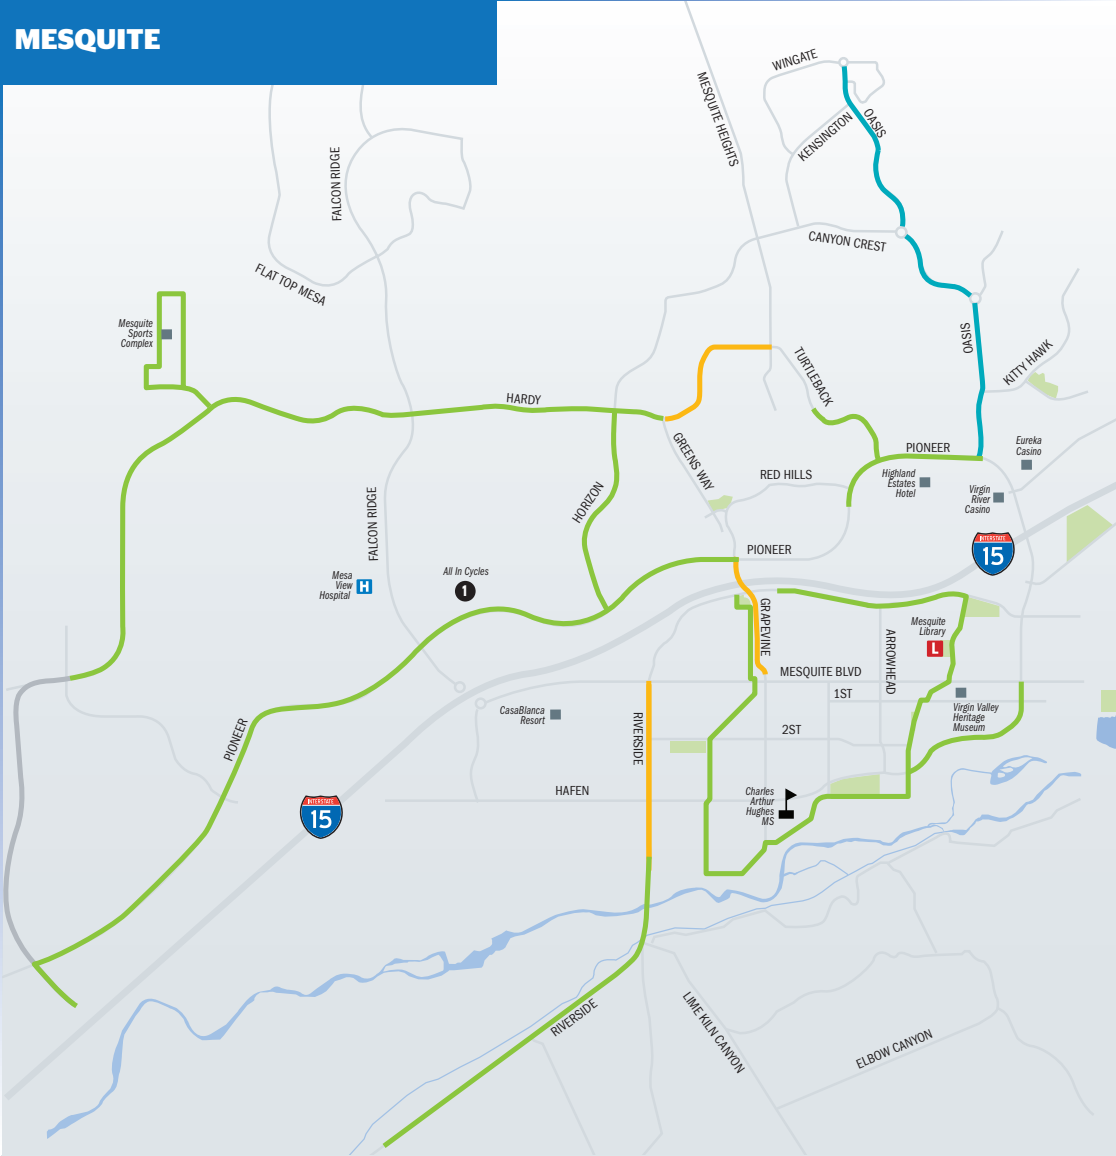

# MESQUITE

Mesquite Sports Complex

FALCON RIDGE

FLAT TOP MESA

HARDY

HORIZON

GREENS WAY

RED HILLS

PIONEER

Mesa View Hospital

All In Cycles

FALCON RIDGE

PIONEER

Highland Estates Hotel

Virgin River Casino

Eureka Casino

ARROWHEAD

1ST

2ST

RIVERSIDE

LIME-KILN CANYON

ELBOW CANYON

WINGATE

MESQUITE HEIGHTS

KENSINGTON

OASIS

CANYON CREST

TURTLEBACK

KITY HAWK

OASIS