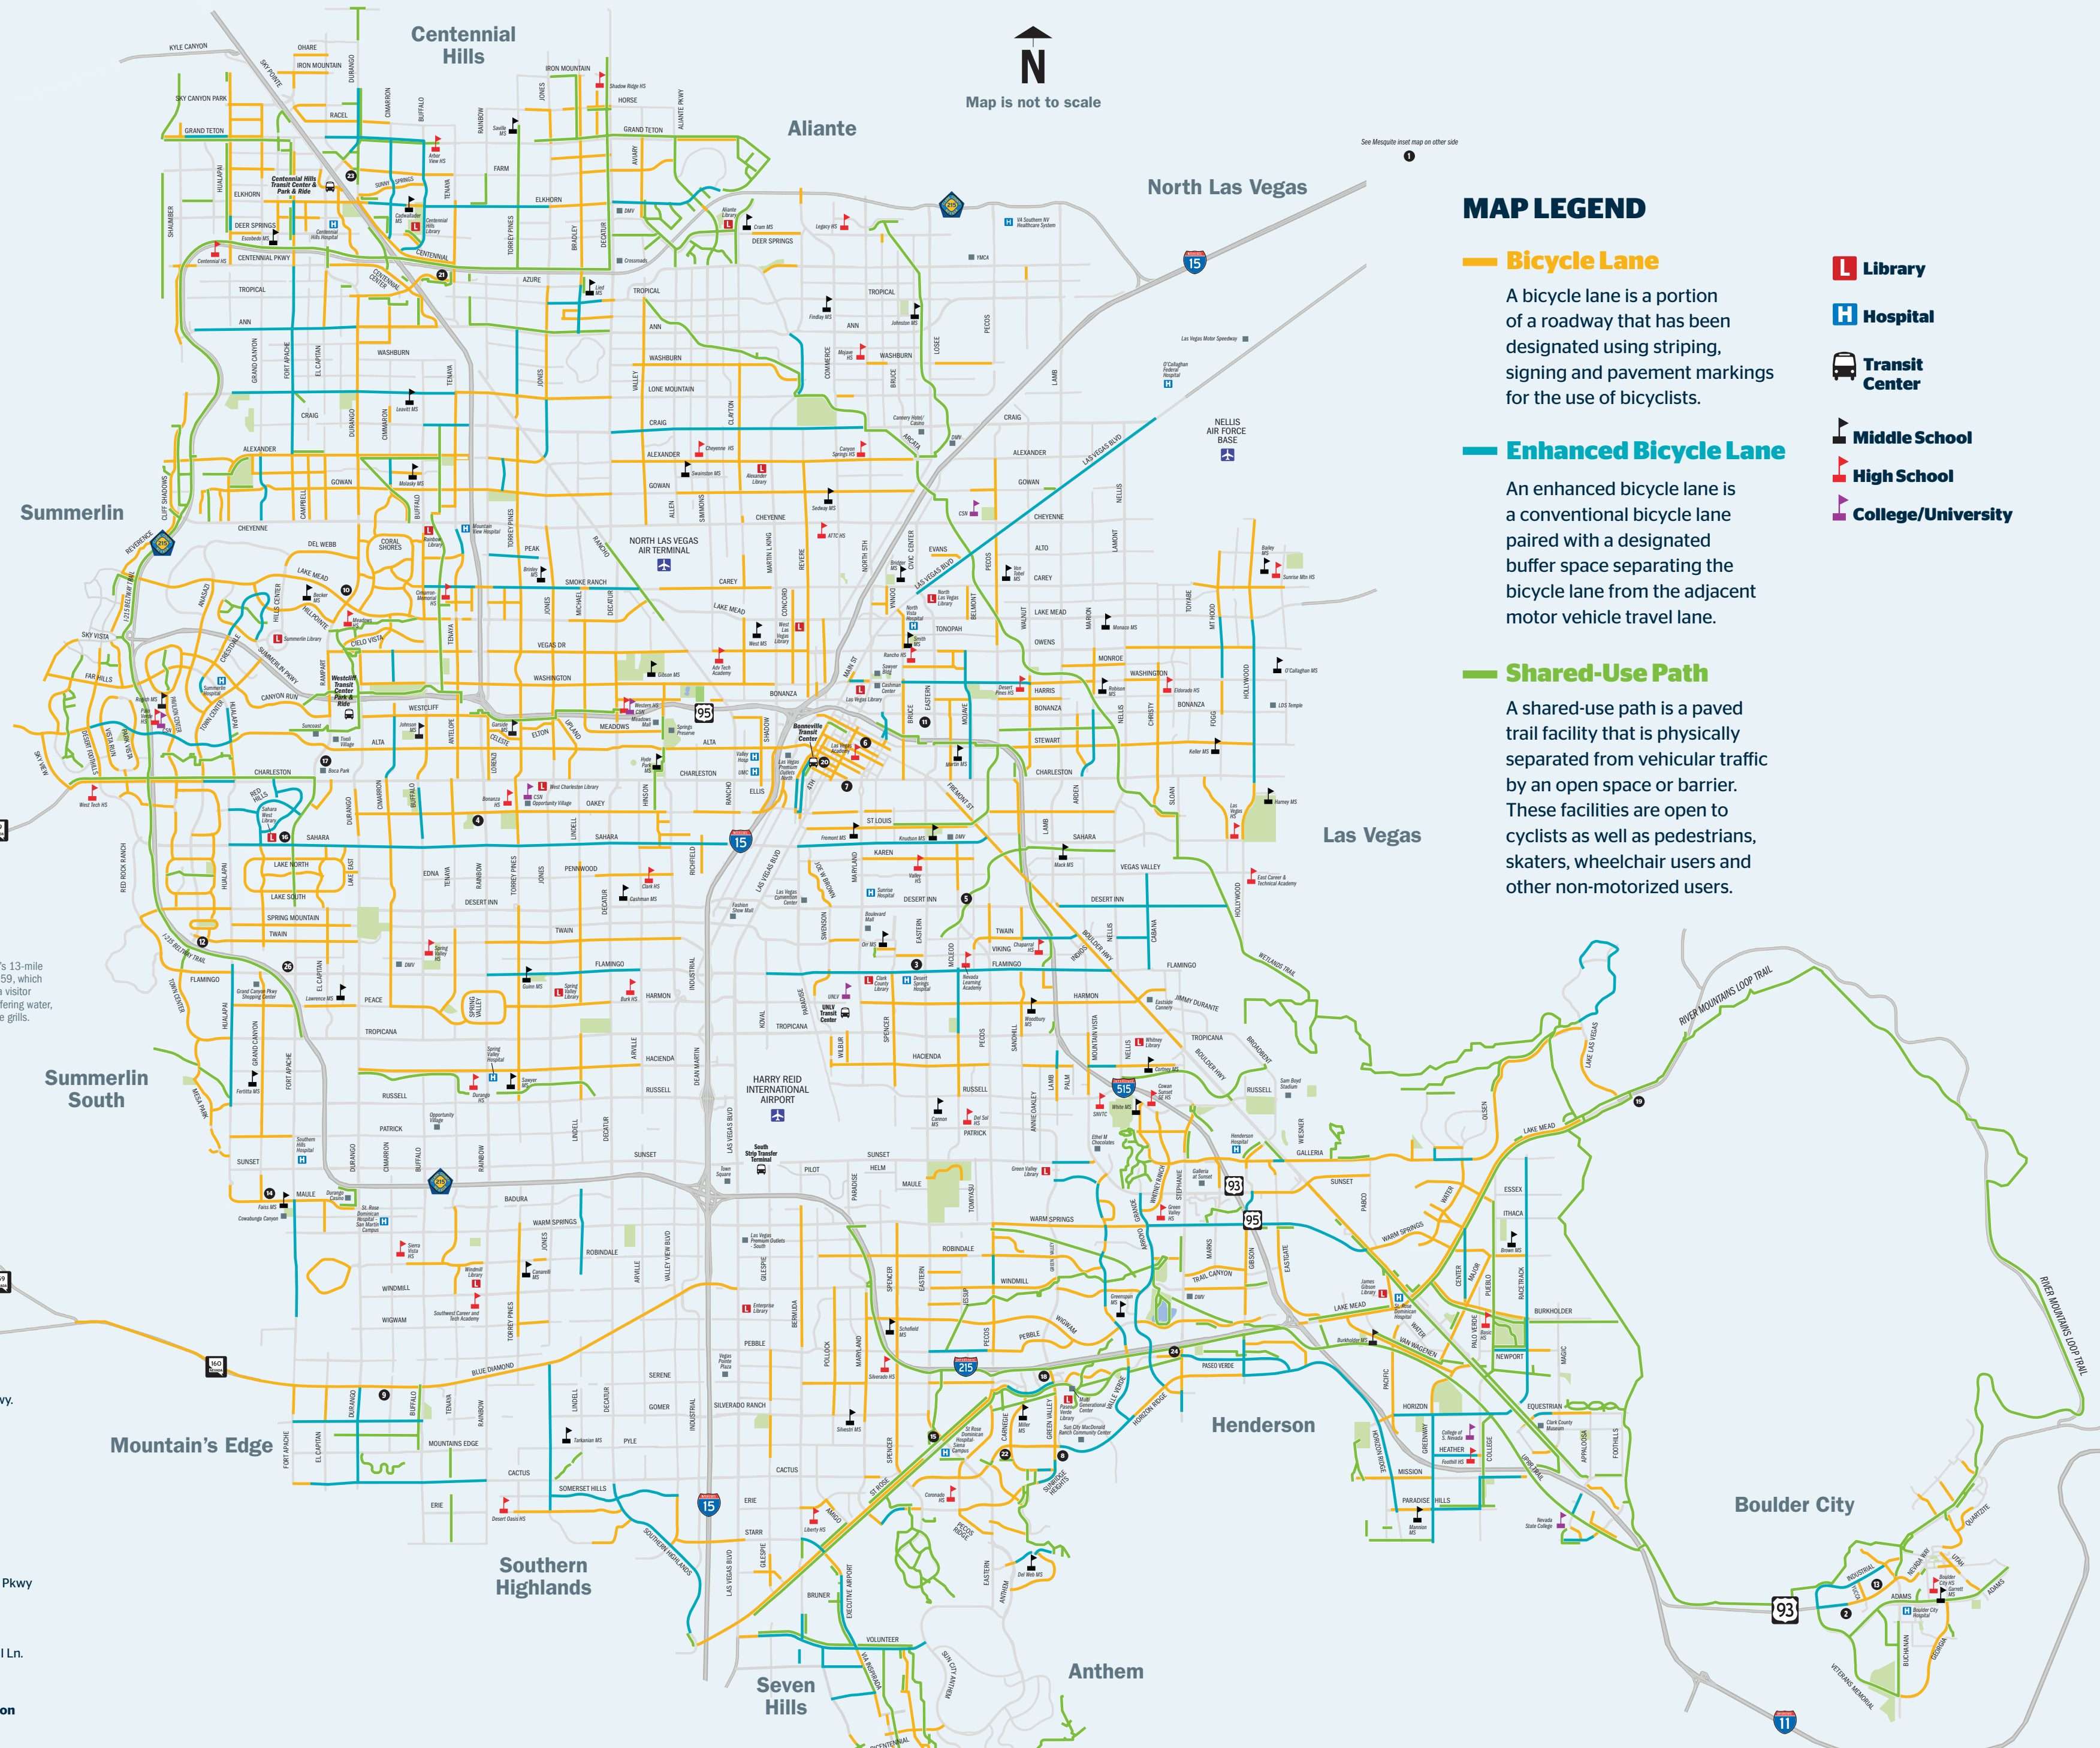

Bicycle Advocacy Groups

3 Feet For Pete
threefeetforpete.com

Breakaway Cycling
breakawaycycling.org

Green Valley Cyclists
greenvalleycyclists.org

Henderson Bicycle Advisory Committee
bikehenderson.com

Las Vegas Valley Bike Club
lasvegasbikeclub.org

Nevada Bicycle and Pedestrian Board
dot.nv.gov/mobility/bicycle-and-pedestrian-board

River Mountains Trail Loop
rivermountainstrail.org

Southern Nevada Bicycle Coalition
snvbc.org

Southern Nevada Mountain Biking Association
snmba.org

Sidewalk, Curb Ramps and Street Maintenance

City of Las Vegas
(702) 229-6227

City of Henderson
(702) 267-3259

City of North Las Vegas
(702) 633-1313

Clark County
(702) 455-6000

Boulder City
(702) 293-9200

City of Mesquite
(702) 346-5237

MAP LEGEND

- **Bicycle Lane**
- **Enhanced Bicycle Lane**
- **Shared-Use Path**
- **Library**
- **Hospital**
- **Transit Center**
- **Middle School**
- **High School**
- **College/University**

A bicycle lane is a portion of a roadway that has been designated using striping, signing and pavement markings for the use of bicyclists.

An enhanced bicycle lane is a conventional bicycle lane paired with a designated buffer space separating the bicycle lane from the adjacent motor vehicle travel lane.

A shared-use path is a paved trail facility that is physically separated from vehicular traffic by an open space or barrier. These facilities are open to cyclists as well as pedestrians, skaters, wheelchair users and other non-motorized users.

BICYCLE SHOPS

1. **1 All In Cycles**
   1085 W Pioneer Blvd
   Suite 170
   Mesquite NV 89027
   702-684-1293
2. **2 All Mountain Cycles**
   1601 Boulder City Pkwy
   Boulder City, NV 89005
   702-453-2453
3. **3 Bike World East**
   2320 E. Flamingo Rd.
   Las Vegas, NV 89119
   702-735-7551
4. **4 Bike World West**
   1901 S. Rainbow Blvd.
   Las Vegas, NV 89146
   702-596-1718
5. **5 Epic E-bike Adventures**
   3160 E Desert Inn Rd
   Suite 8 & 9
   Las Vegas, NV 89121
   702-236-4611
6. **6 Epic E-bike Adventures Fremont St**
   901 E Fremont St
   Suite 182
   Las Vegas, NV 89101
   702-236-4611
7. **7 First Choice Bicycle**
   1000 E. Charleston Blvd.
   Suite 106
   Las Vegas, NV 89104
   702-382-5775
8. **8 Giant Las Vegas Henderson**
   670 S Green Valley Pkwy
   Suite 130
   Henderson, NV 89012
   702-844-2453
9. **9 Giant Las Vegas Mountain's Edge**
   9345 S. Cimarron Rd.
   Suite 100
   Las Vegas, NV 89178
   702-844-2453
10. **10 Giant Las Vegas Summerlin**
    2283 N Rampart Blvd
    Las Vegas, NV 89128
    702-844-2453
11. **11 Golden Crown Bicycles**
    2320 E Bonanza Rd
    Suite B
    Las Vegas, NV 89101
    702-868-0334
12. **12 Las Vegas Cycles**
    10575 Discovery Dr.
    Las Vegas, NV 89135
    702-596-2953
13. **13 Loop Custom Cycles**
    1312 Boulder City Pkwy,
    Suite B
    Boulder City, NV 89005
    702-254-1718
14. **14 Pedal & Pour**
    9742 W. Maule Ave
    Las Vegas, NV 89148
    702-992-3462
15. **15 Pedego Electric Bikes**
    2986 St Rose Pkwy
    Suite 150
    Henderson, NV 89074
    702-366-9300
16. **16 Pro Cycles**
    9440 W. Sahara Ave.
    Suite 150
    Las Vegas, NV 89117
    702-228-9460
17. **17 REI - Boca Park Store**
    710 S. Rampart Blvd.
    Las Vegas, NV 89145
    702-951-4488
18. **18 REI - Henderson**
    2220 Village Walk Dr.
    Suite 150
    Henderson, NV 89052
    702-896-7111
19. **19 River Mountains Bike Shop**
    2310 E. Lake Mead Pkwy.
    Las Vegas, NV 89015
    702-564-3058
20. **20 RTC Bike Center**
    101 Bonneville Ave.
    Las Vegas, NV 89106
    702-875-4288
21. **21 Southwest Bikes**
    7230 W. Azure Dr.
    Suite 130
    Las Vegas, NV 89130
    702-227-7433
22. **22 Swanny's Cycles**
    2525 W Horizon Ridge Pkwy
    Suite 120
    Henderson, NV 89052
    702-942-3417
23. **23 The Vault Bike Shop**
    7575 Norman Rockwell Ln.
    Suite 120
    Las Vegas, NV 89143
    702-839-9091
24. **24 Trek Bicycle Henderson**
    19 S. Stephanie St.
    Suite 100
    Henderson, NV 89012
    702-800-3636
25. **25 Trek Bicycle Las Vegas Rental Center**
    15 Cottonwood Dr.
    Blue Diamond, NV 89004
    702-875-4820
26. **26 Trek Bicycle Las Vegas West**
    4035 S Fort Apache Rd
    Las Vegas, NV 89147
    702-252-8077