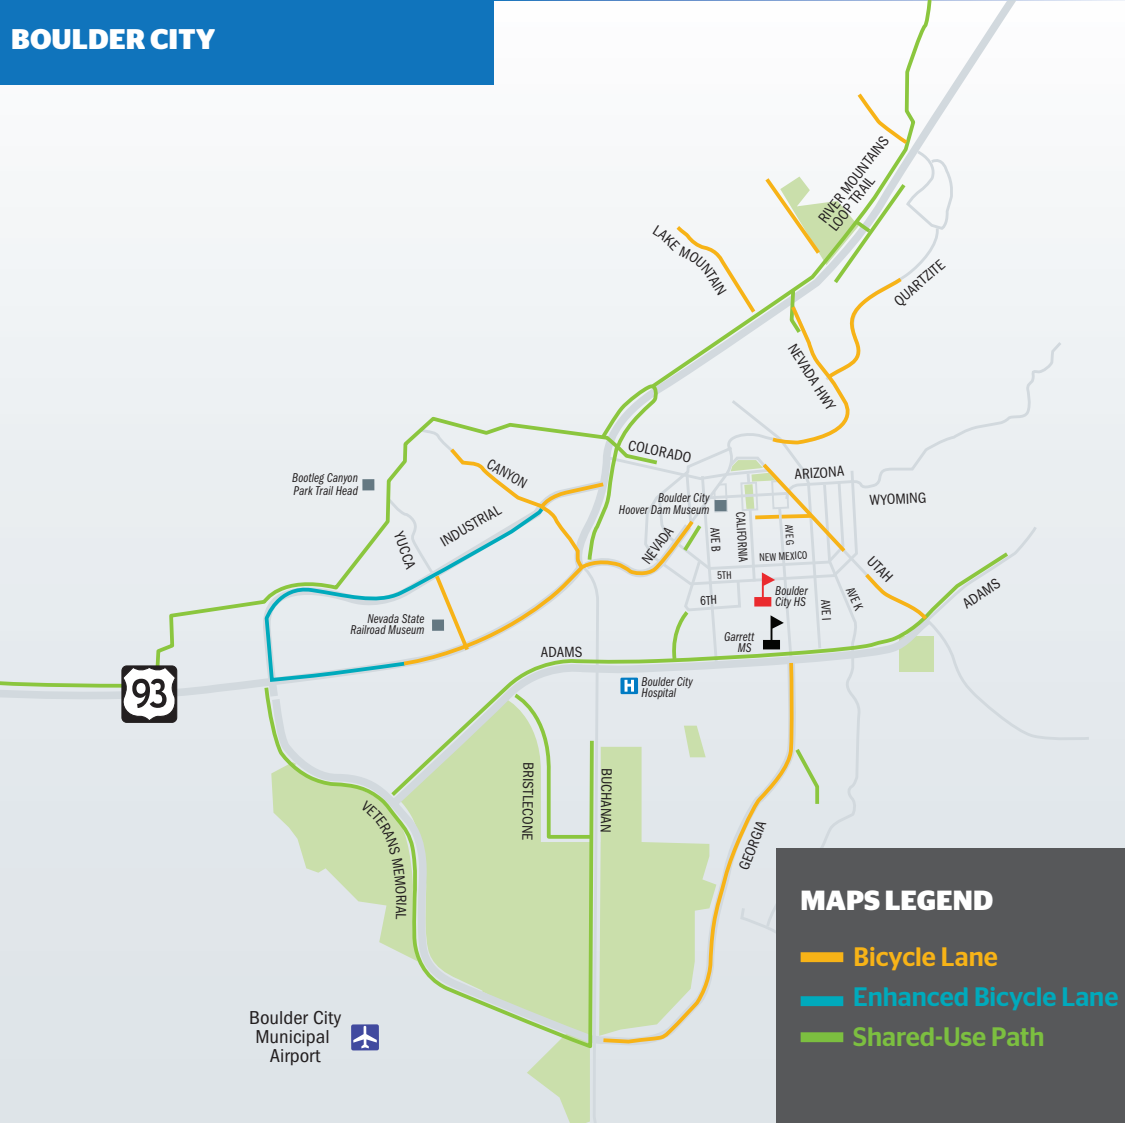

BOULDER CITY

MAPS LEGEND

-  Bicycle Lane
-  Enhanced Bicycle Lane
-  Shared-Use Path

Boulder City
Municipal
Airport 