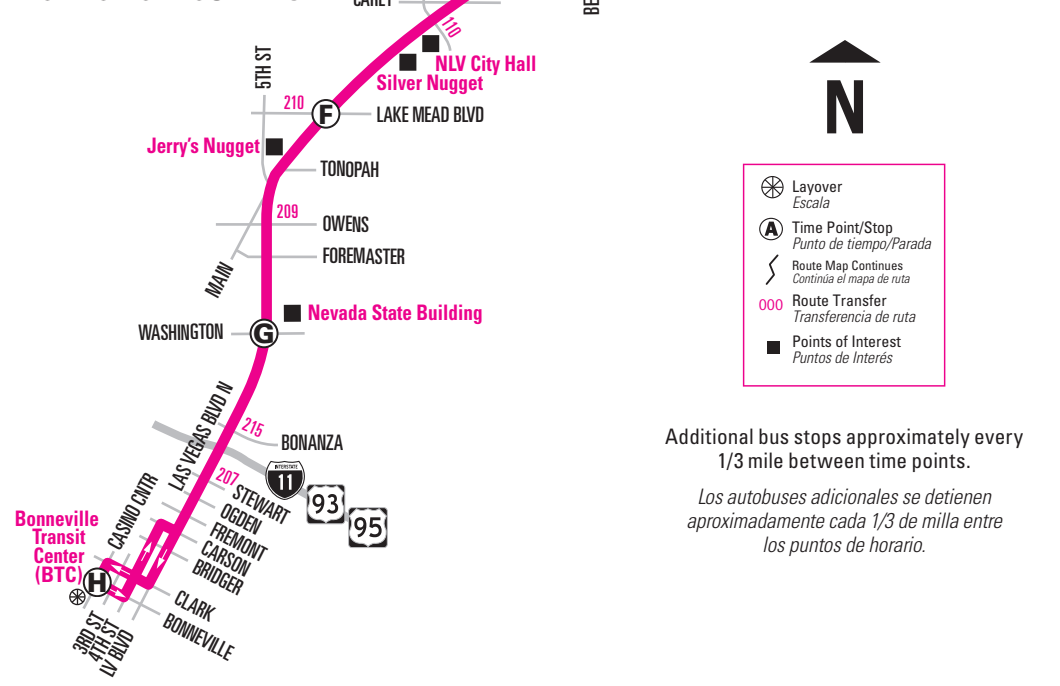

SOUTHERN PORTION OF ROUTE 113

N

- Layover / Escala
- Time Point/Stop / Punto de tiempo/Parada
- Route Map Continues / Continúa el mapa de ruta
- Route Transfer / Transferencia de ruta
- Points of Interest / Puntos de Interés

Additional bus stops approximately every 1/3 mile between time points.

Los autobuses adicionales se detienen aproximadamente cada 1/3 de milla entre los puntos de horario.

113 frequent service 24 hour service South of Craig only