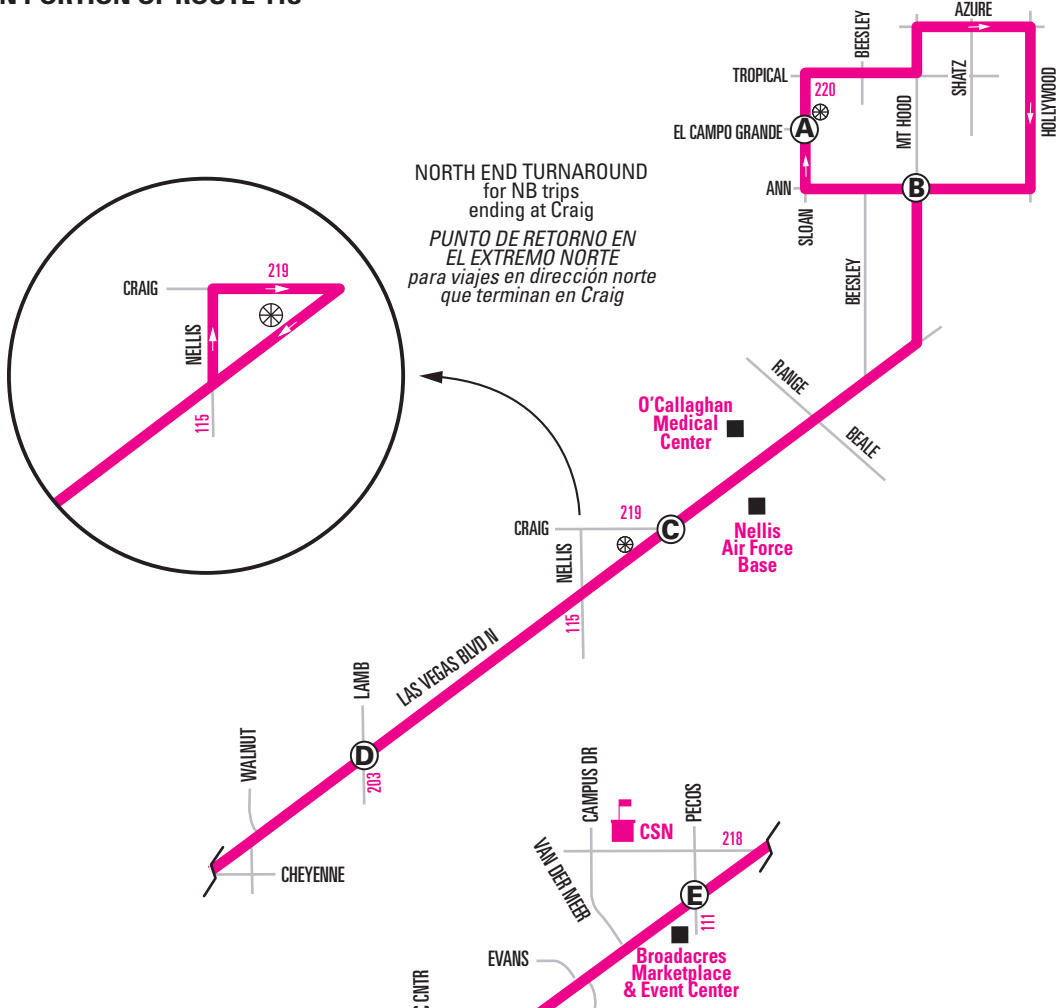

# 113 Las Vegas Blvd. N. | Weekdays

113

frequent service  24 hour service South of Craig only

# 113 Las Vegas Blvd. N.

## NORTHERN PORTION OF ROUTE 113

# 113

frequent service  24 hour service South of Craig only