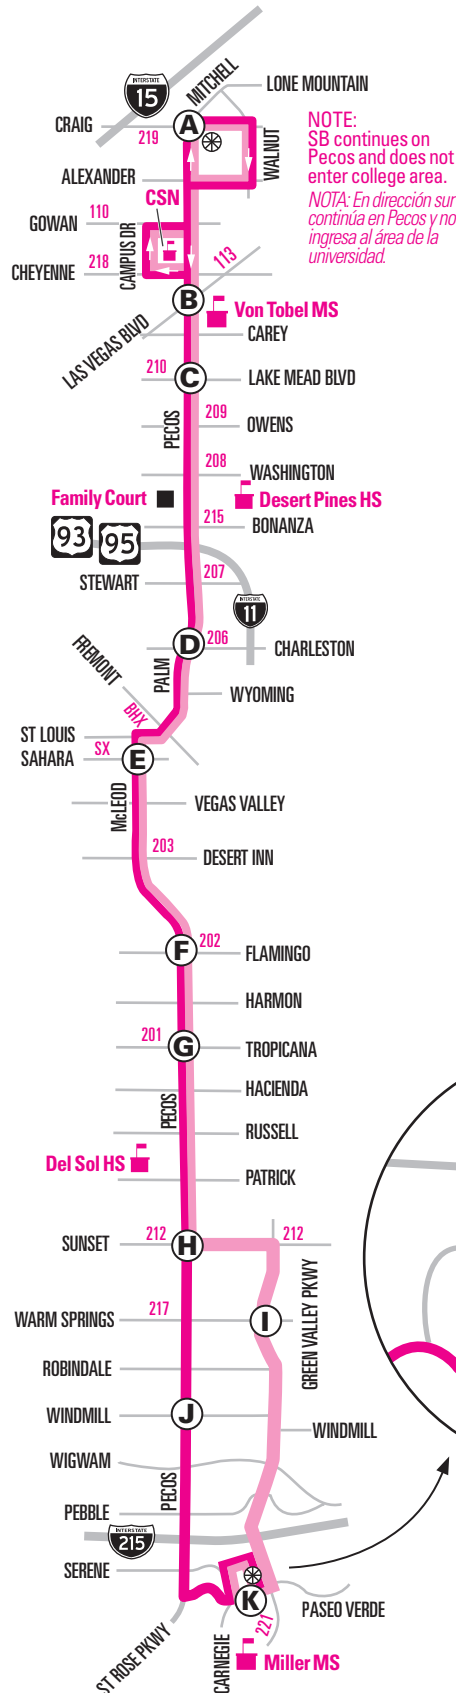

SOUTH END LOOP

111 Green Valley/Pecos

NOTE:
SB continues on Pecos and does not enter college area.
NOTA: En dirección sur continúa en Pecos y no ingresa al área de la universidad.

	Layover Escala		111A
	Time Point/Stop Punto de tiempo/Parada		111B
	Route Transfer Transferencia de ruta		BHX Boulder Highway Express
	Points of Interest Puntos de Interés		SX Sahara Express

Additional bus stops approximately every 1/4 mile between time points.

Los autobuses adicionales se detienen aproximadamente cada 1/4 de milla entre los puntos de horario.